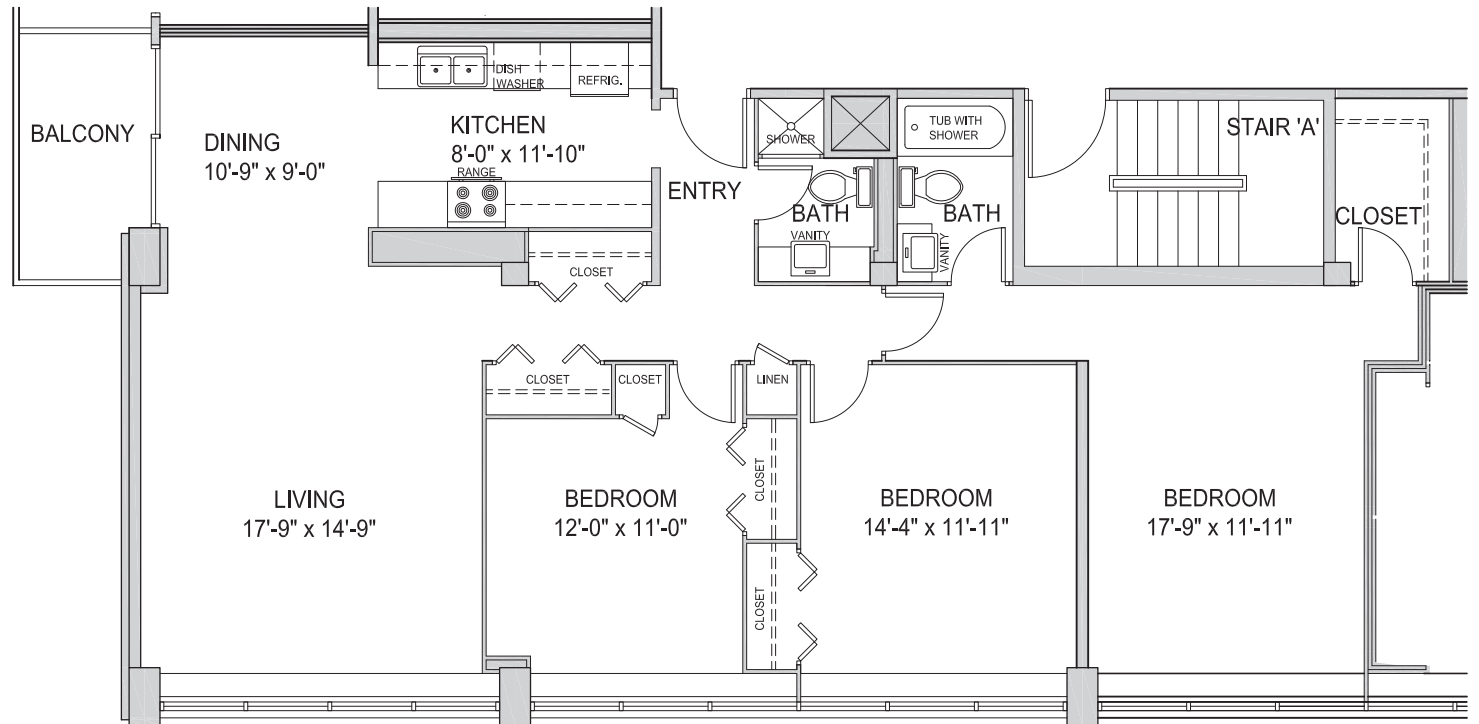

Residence 3H

Three Bedroom / Two Bath

1,434 Square Feet

Floors 8, 14, 17-18, 20, 23

A Fine Associates
Managed Property