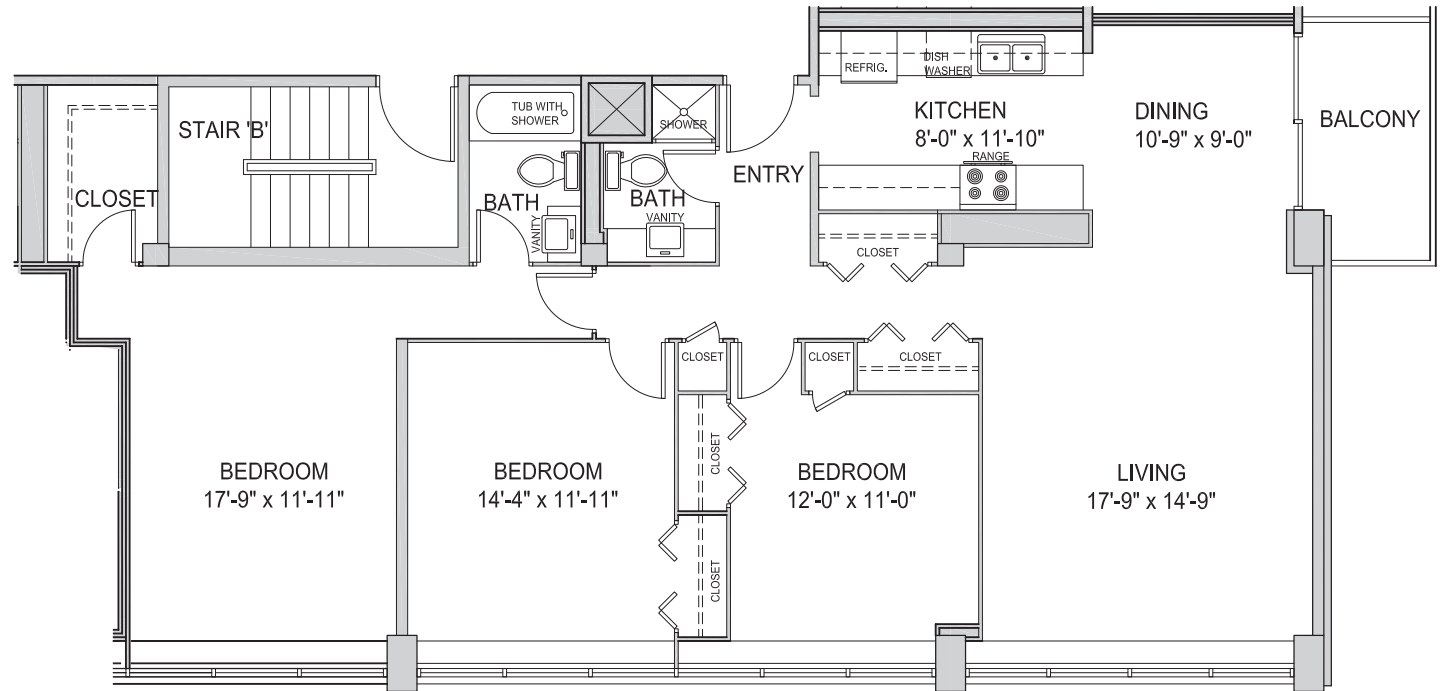

Residence 3E

Three Bedroom / Two Bath
1,434 Square Feet
Floors 8, 14, 16, 18-20, 22-23

A Fine Associates
Managed Property