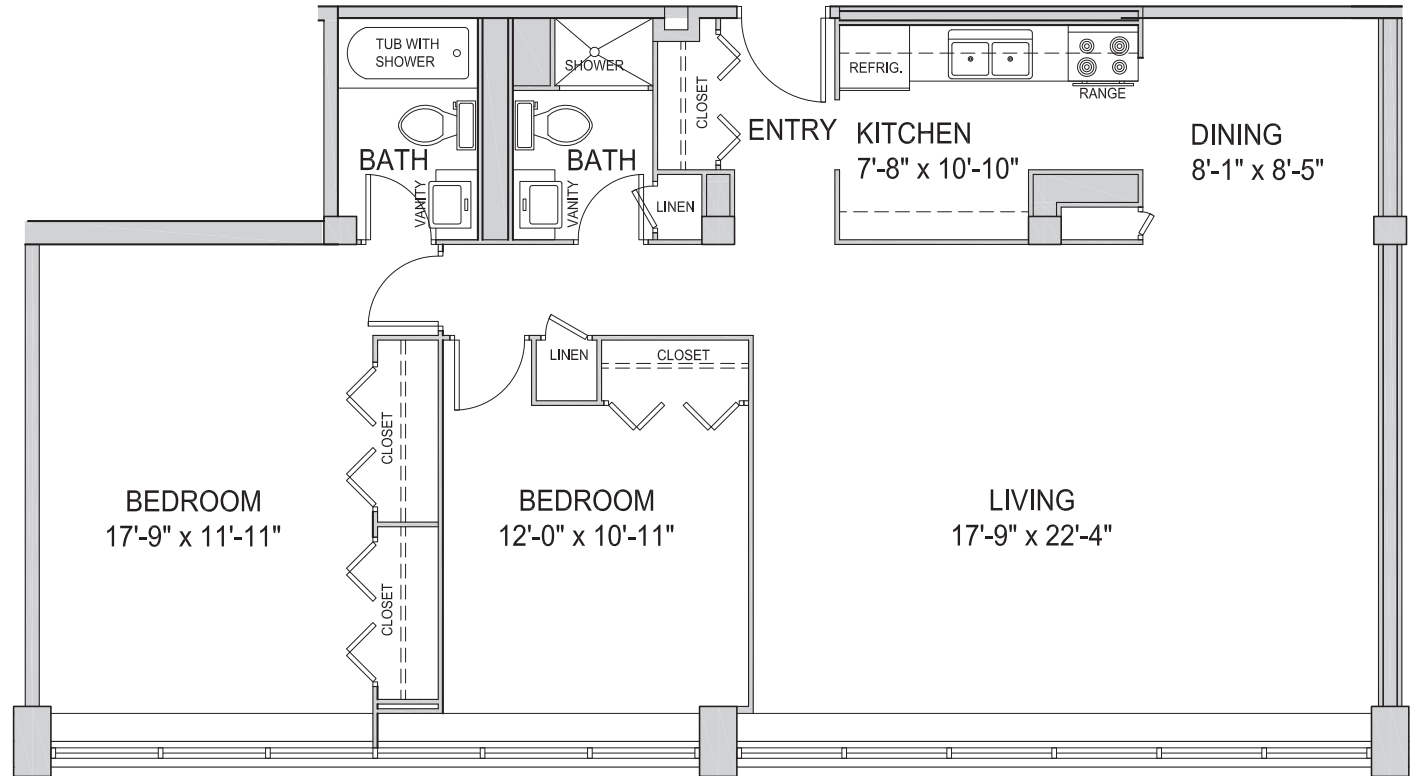

Residence 2G

Two Bedroom / Two Bath

1,216 Square Feet

Floors 3-7, 9-12, 21

A Fine Associates
Managed Property