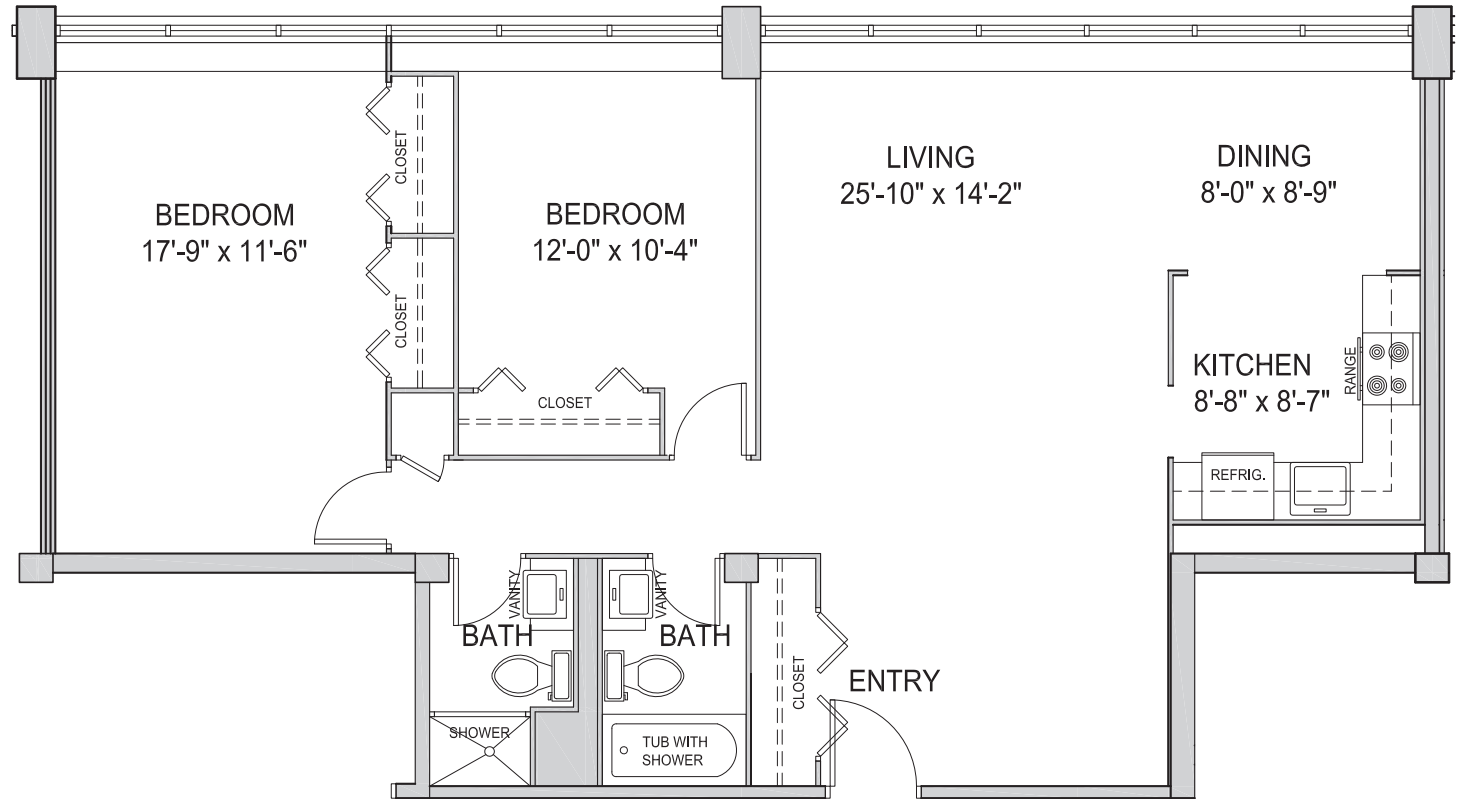

Residence 2B

Two Bedroom / Two Bath
1,106 Square Feet
Floors 8, 14, 16-20, 22-23

A Fine Associates
Managed Property