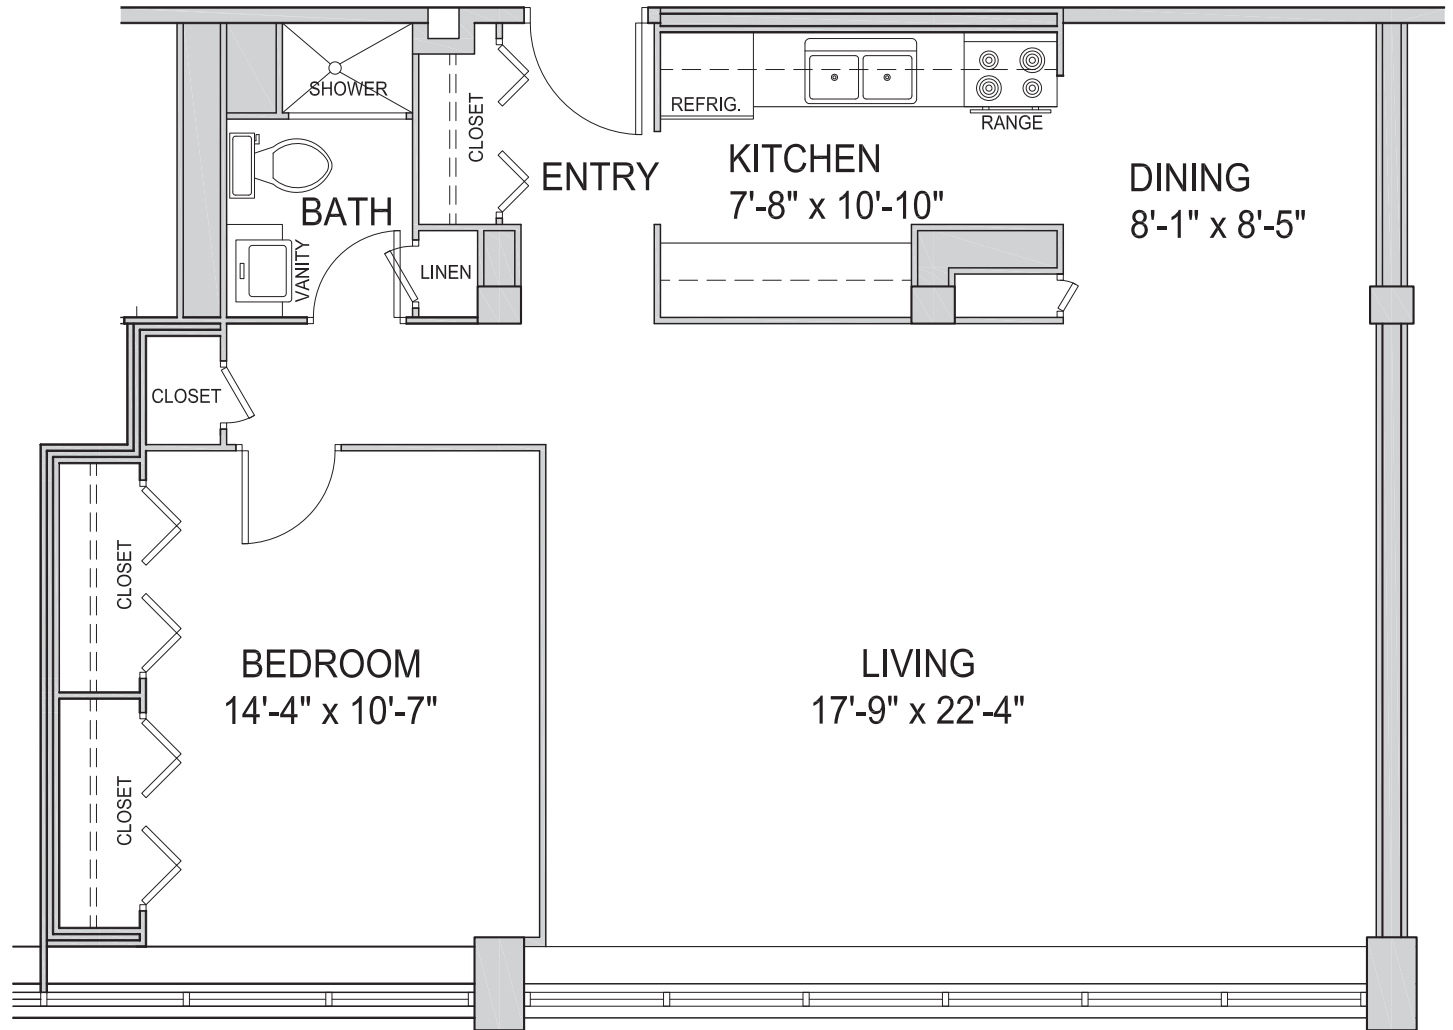

Residence 1G

One Bedroom / One Bath

927 Square Feet

Floors 8, 14, 16-20, 22-23

A Fine Associates
Managed Property