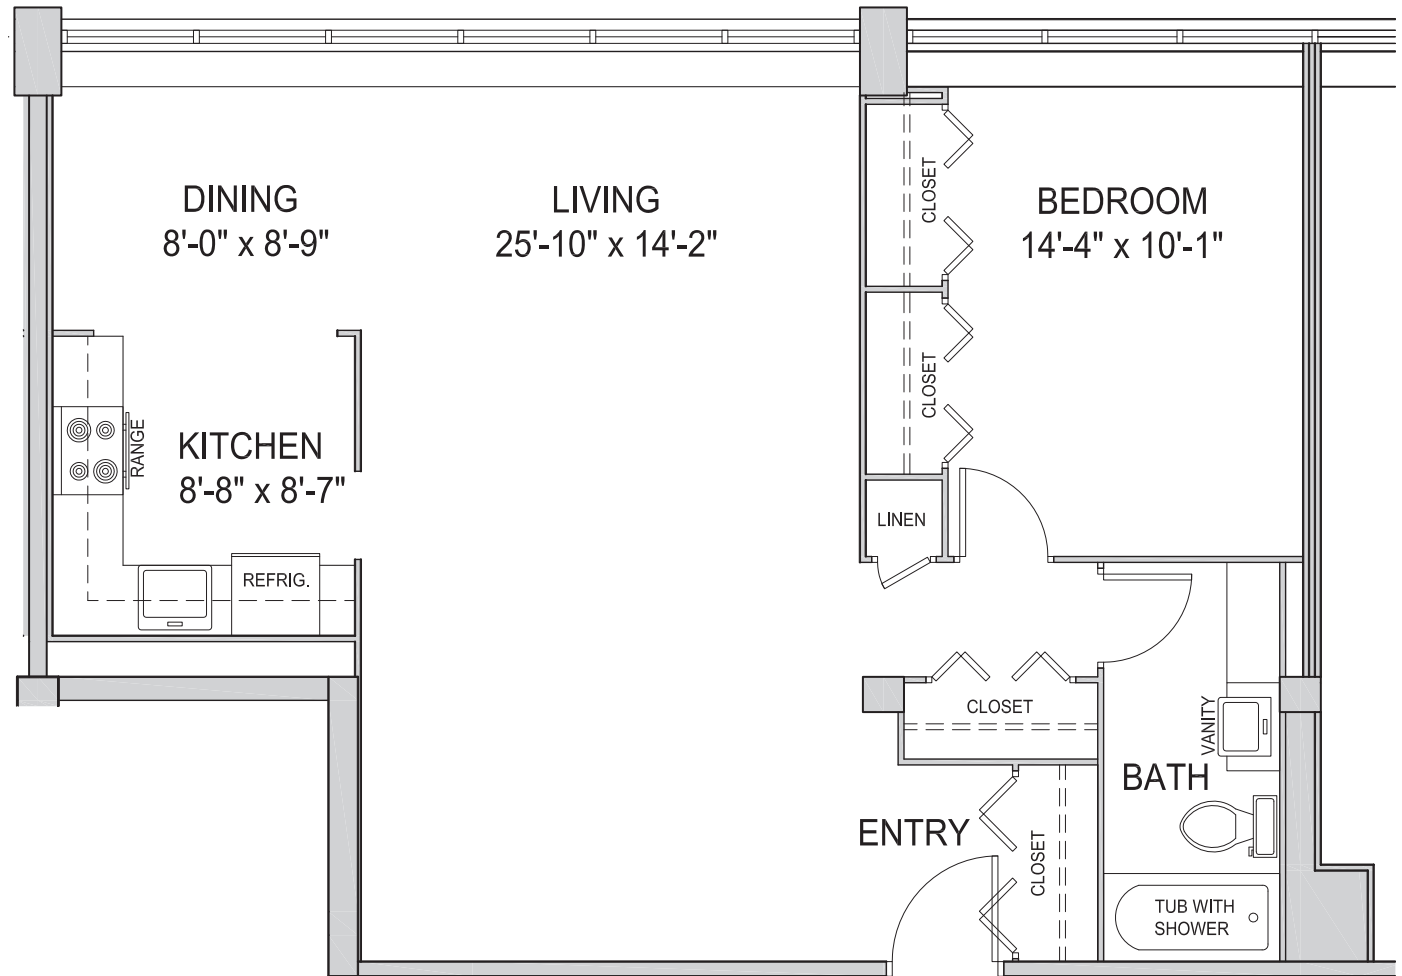

Residence 1C

One Bedroom / One Bath

892 Square Feet

Floors 3-7, 9, 11-12, 15

A Fine Associates
Managed Property