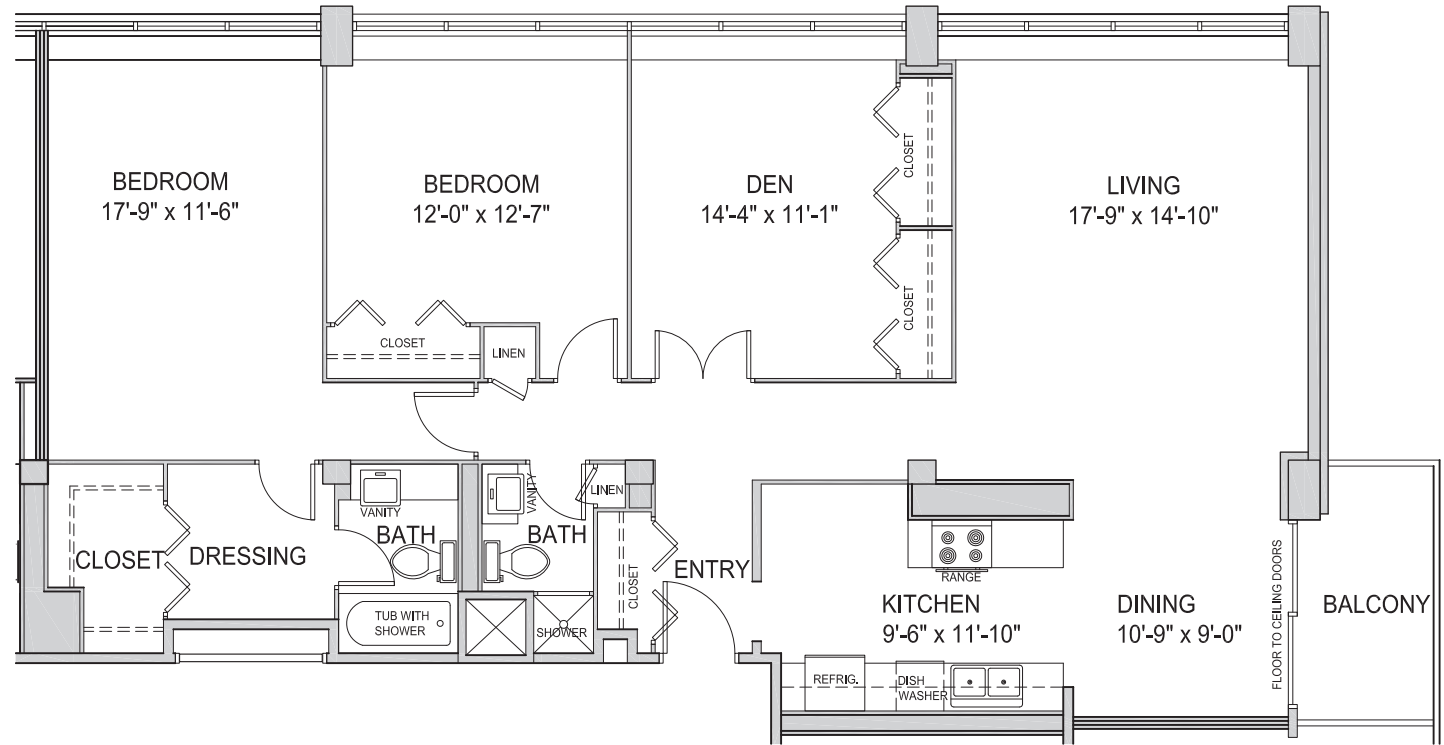

### Residence 3D

Three Bedroom / Two Bath

1,488 Square Feet

Floors 3-6, 9, 11-12, 15

A Fine Associates  
Managed Property