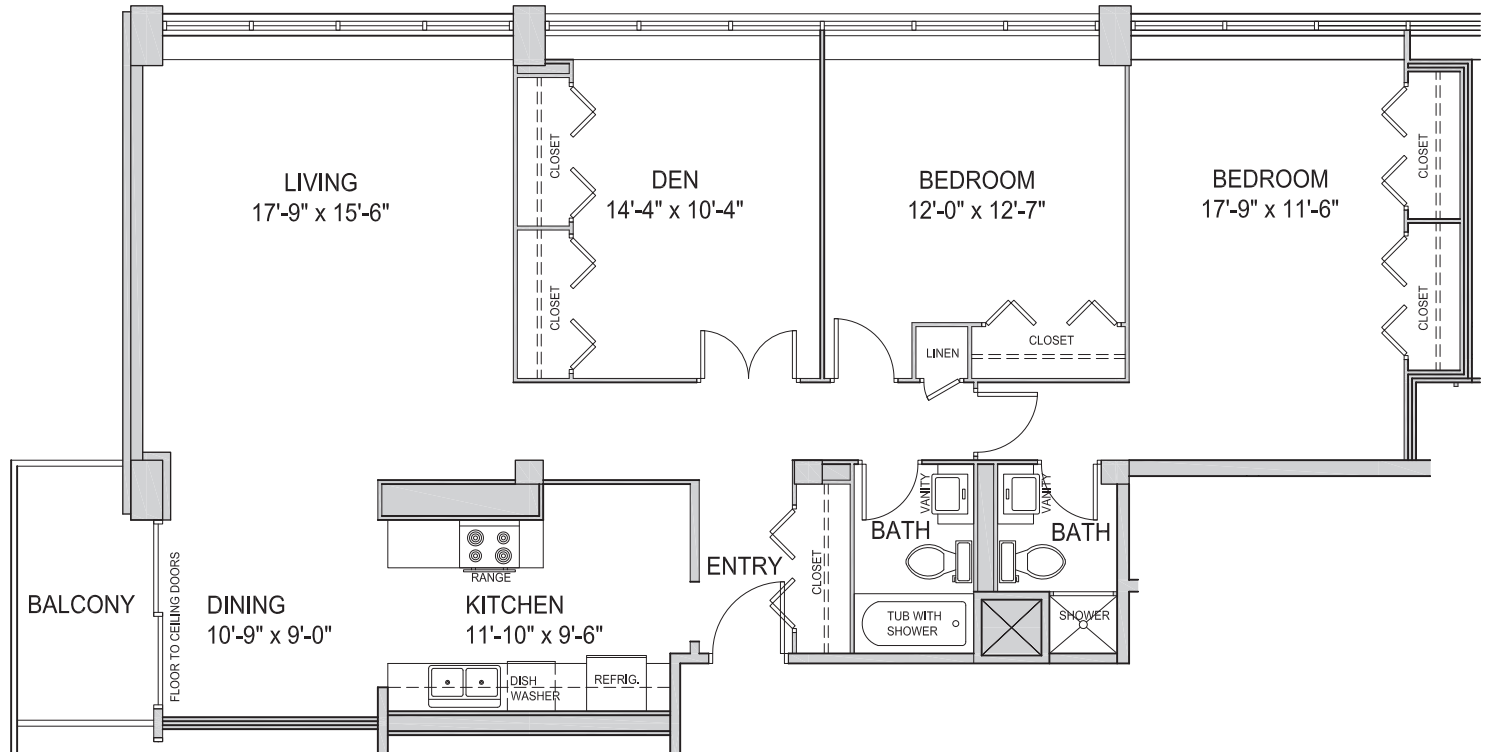

### Residence 3A

Three Bedroom / Two Bath

1,427 Square Feet

Floors 3-5, 7, 10, 12, 15

A Fine Associates  
Managed Property