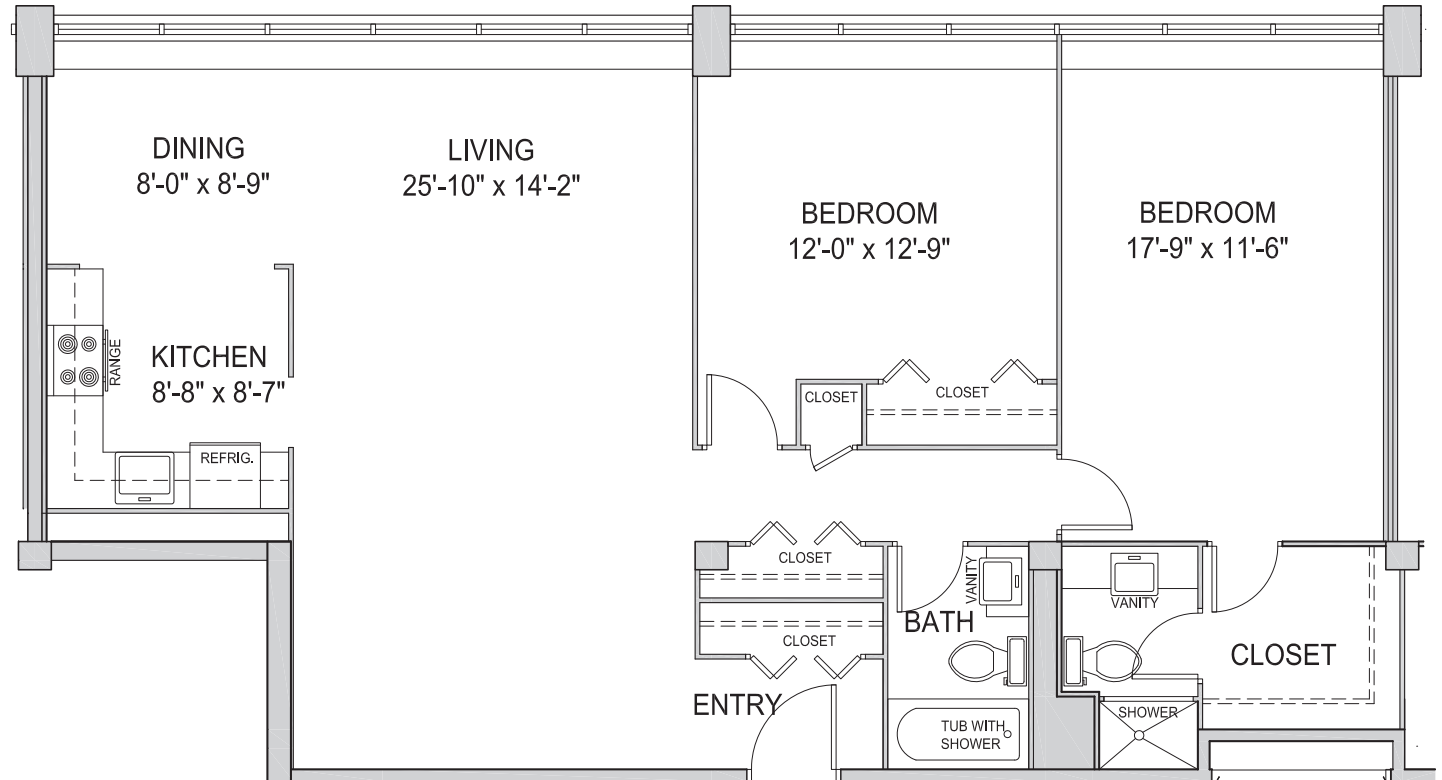

Residence 2C

Two Bedroom / Two Bath
1,202 Square Feet
Floors 8, 14, 16-20, 22

A Fine Associates
Managed Property